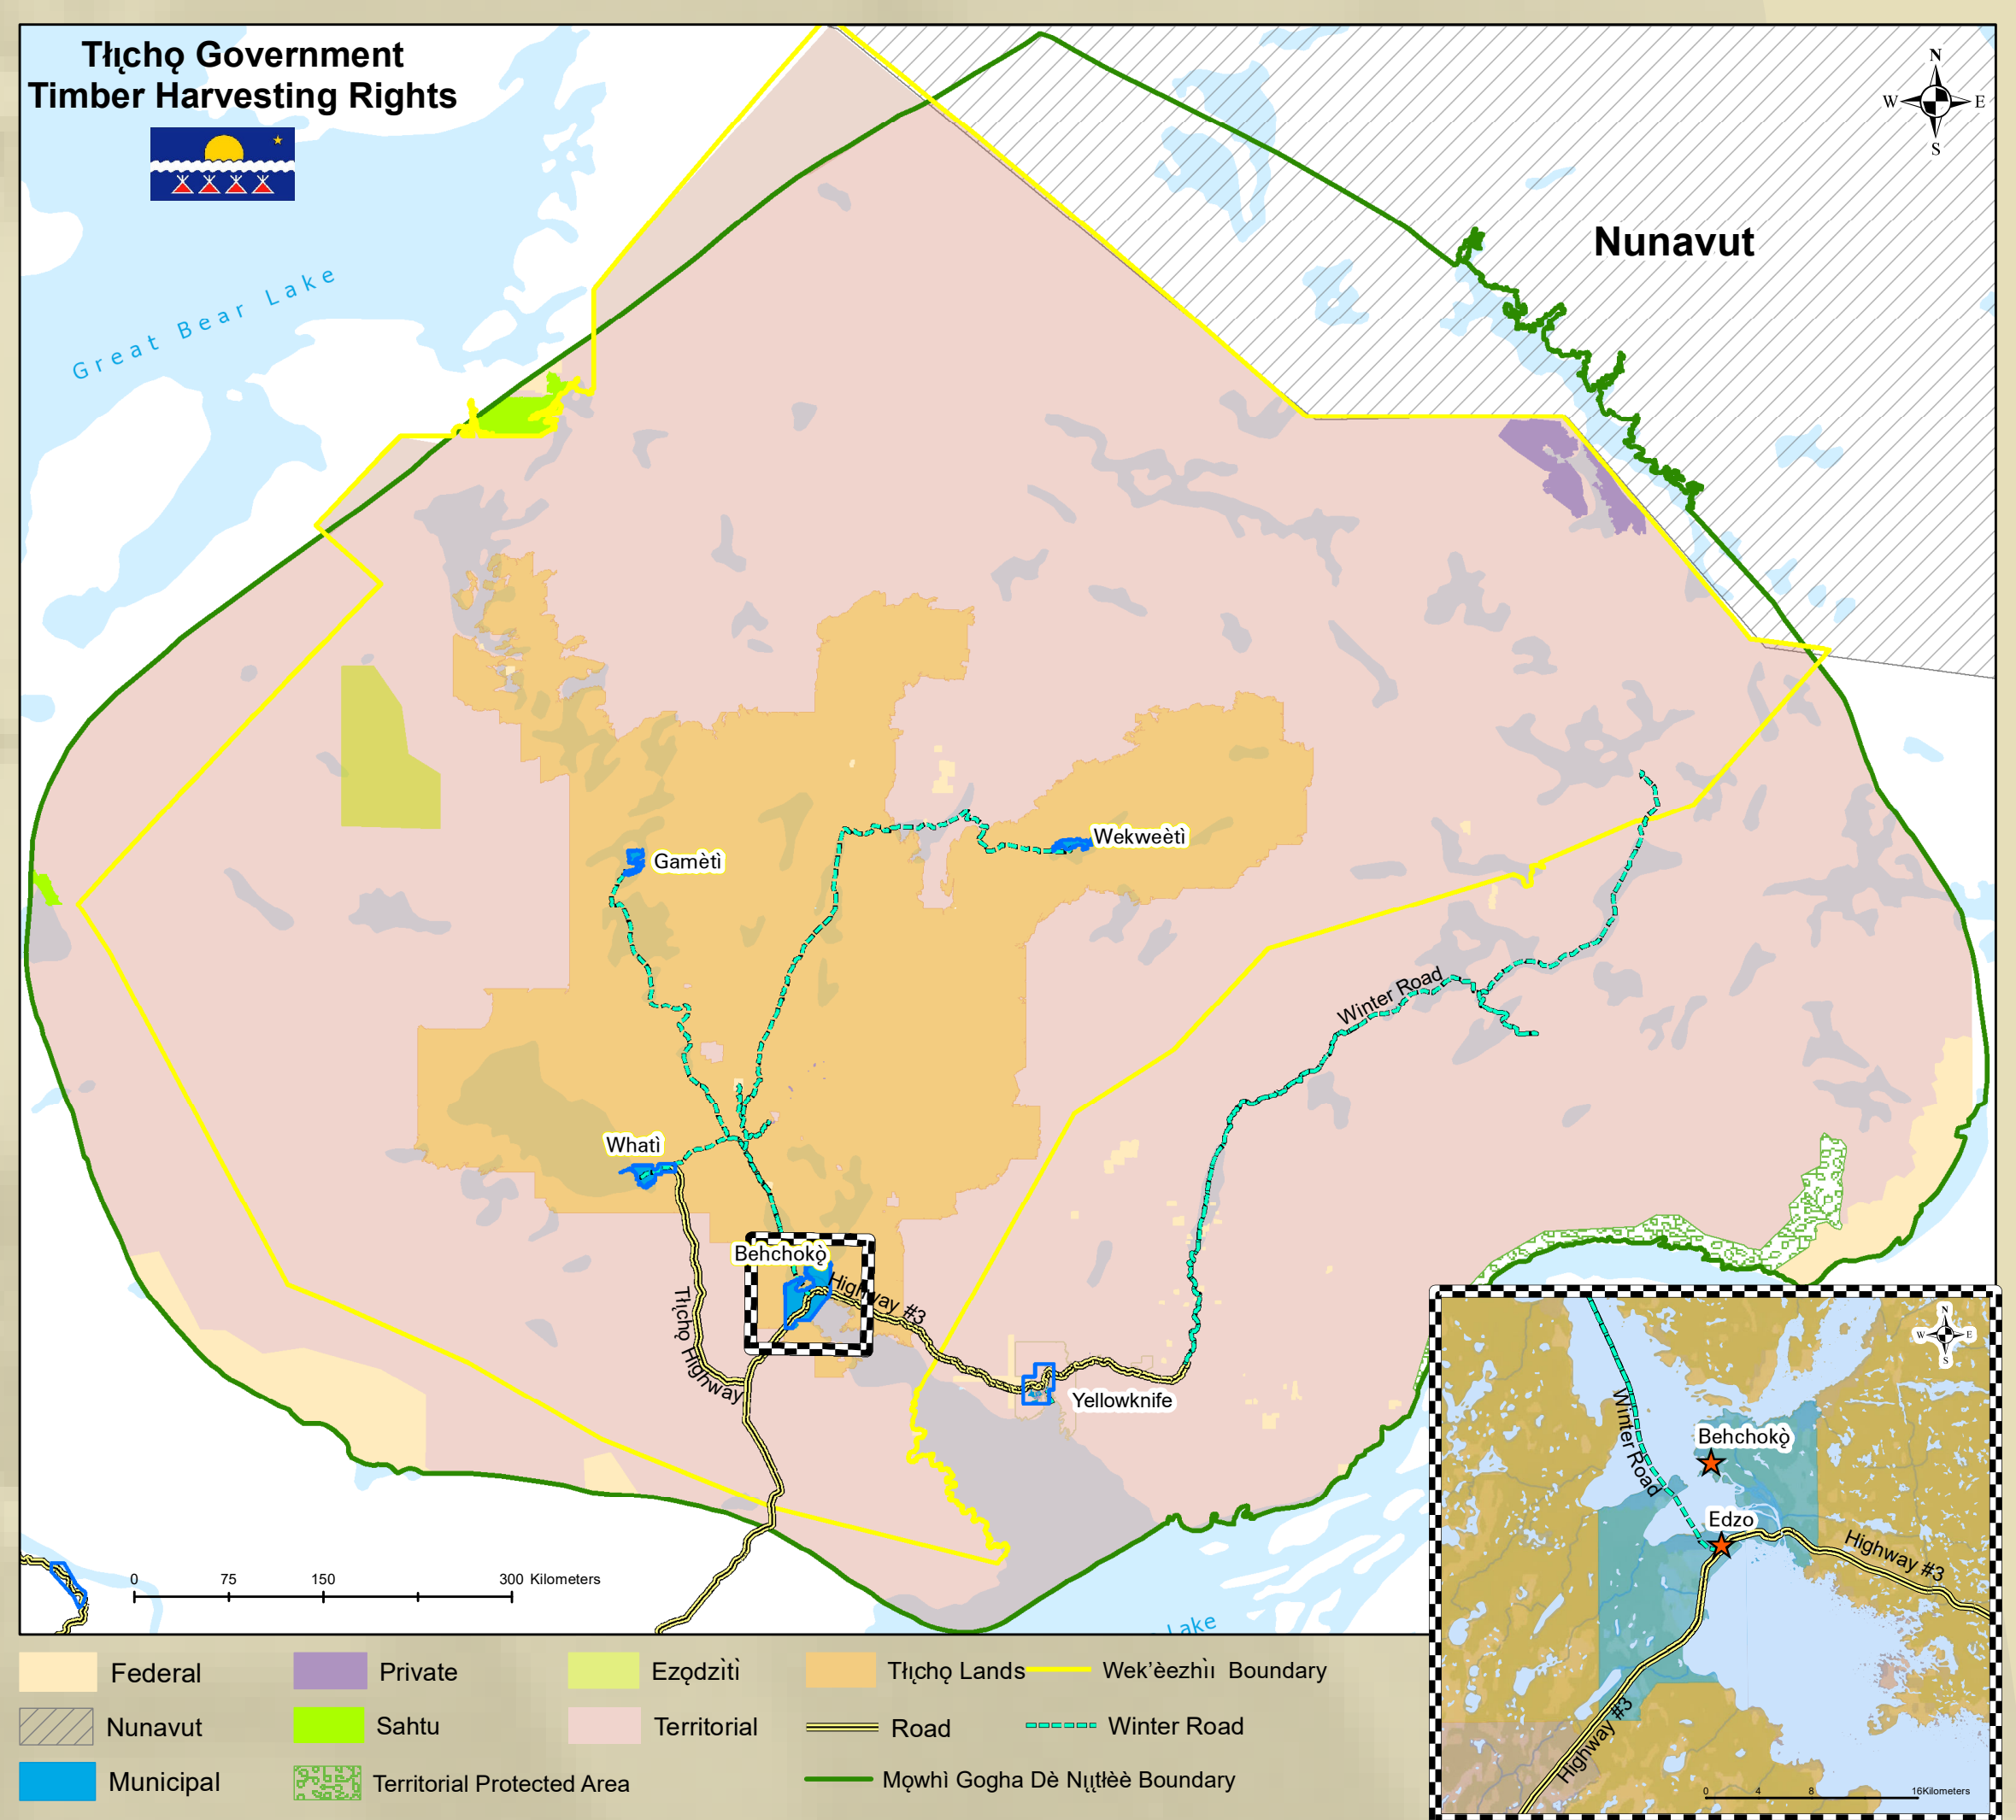

Non-Tłichq Citizen Timber Harvesting Rights on Tłichq lands and Community Government Lands

Tłichq Lands	Community Govt. Lands
Permission from Tłichq Government is required.	Permission from Community Government is required.